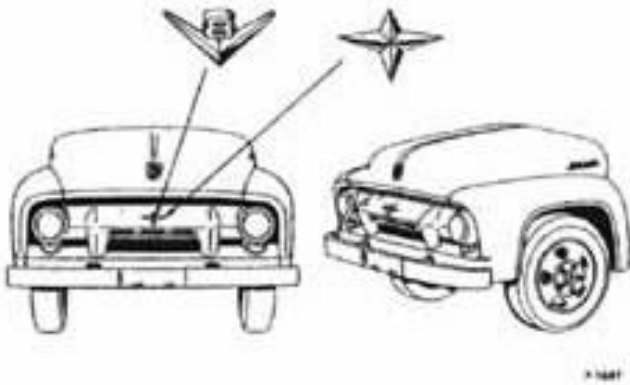

1954 Ford F100 Trucks

1954 Ford F100's were nearly identical to 53's. A few minor cosmetic changes took place. A new grille was designed. The headlight buckets were the same as 1953. Optional Deluxe chrome grille trim was unique to the 1954. 1954 Ford trucks were available in a few more paint colors over 1953 trucks. Under the hood, Ford truck engines were changed a lot. The famous Ford Flathead was gone. In place were a series of overhead valve designed engines. Available engines were: 223 Straight 6, 239 V8 and 256 V8.

STANDARD CAB

DELUXE CAB

Ford Truck Name Plate Decoder

Truck Serial
Number Example
F10 R 3 A 81562

F10 = Truck Style (F100)
R = Engine Code (239 Flathead V8)
3 = Model Code Year (1953)
A = Assembly Plant (Georgia)
81562 = Production Run Number