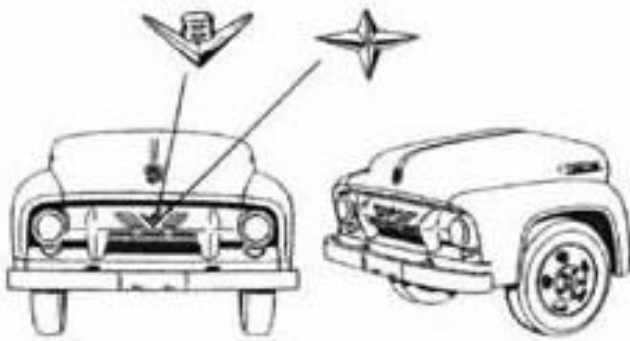

1954 Ford F100 Trucks

1954 Ford F100's were nearly identical to 53's. A few minor cosmetic changes took place. A new grille was designed. The headlight buckets were the same as 1953. Optional Deluxe chrome grille trim was unique to the 1954. 1954 Ford trucks were available in a few more paint colors over 1953 trucks. Under the hood, Ford truck engines were changed a lot. The famous Ford Flathead was gone. In place were a series of overhead valve designed engines. Available engines were: 223 Straight 6, 239 V8 and 256 V8.

STANDARD CAB

DELUXE CAB

Ford Truck Name Plate Decoder

Truck Serial
Number Example
F10 R 3 A 81562

F10 = Truck Style (F100)
R = Engine Code (239 Flathead V8)
3 = Model Code Year (1953)
A = Assembly Plant (Georgia)
81562 = Production Run Number